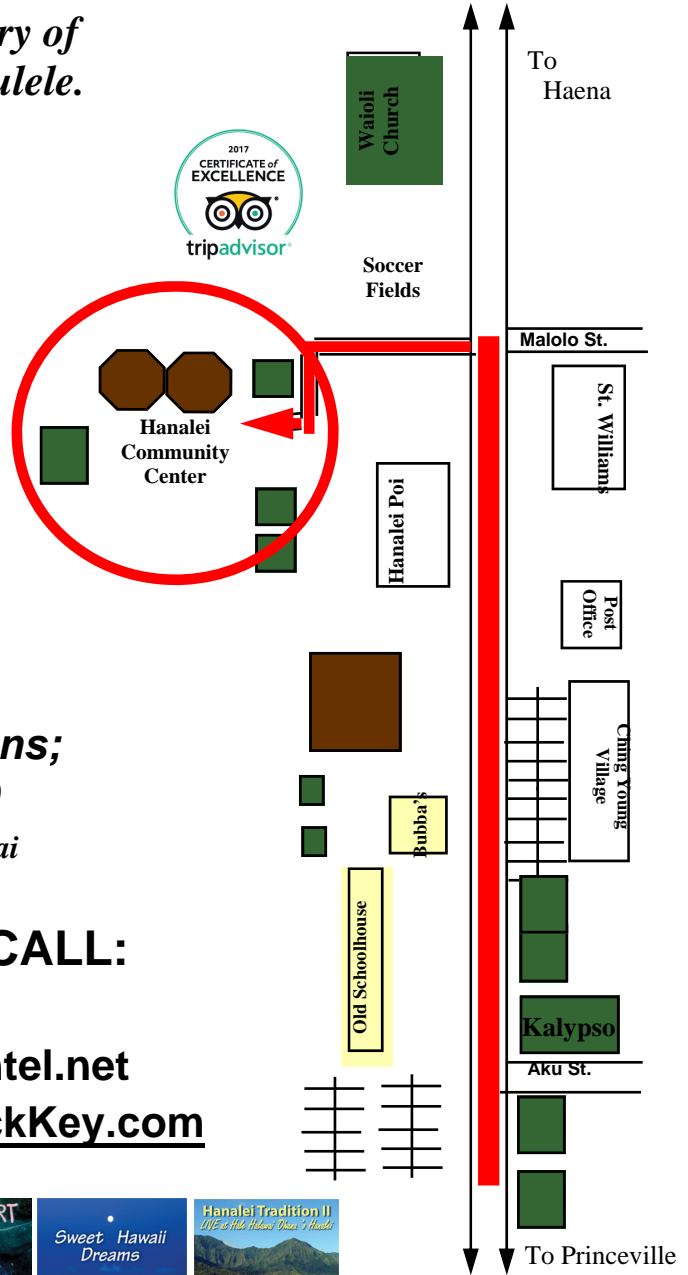

Hanalei Community Center

TICKETS:

**$25 Adult; $20 50+years & Teens;
$10 6-12 years; 0-6 years $0**

(Proceeds supports the center - Hale Halawai 'Ohana 'o Hanalei and this program.)

**Reservations & INFO CALL:
826-1469**

Email: aplenty@hawaiiantel.net

Website: www.McMasterSlackKey.com